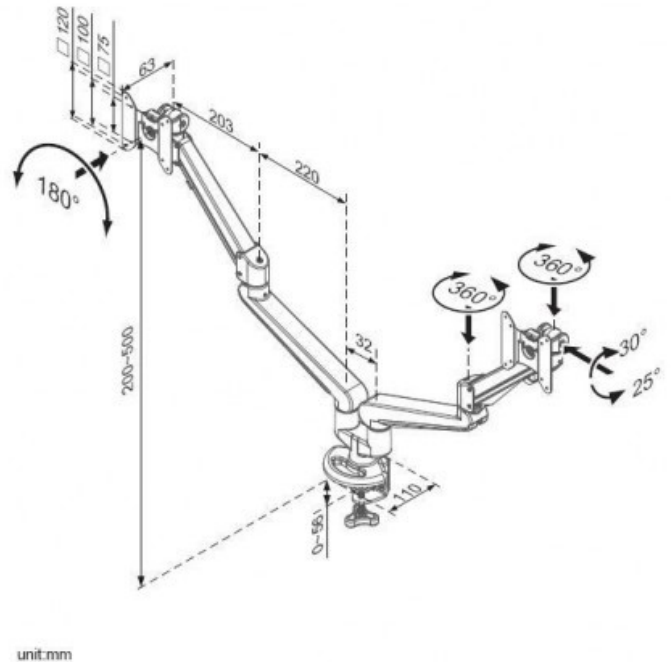

Ascend Double Gas Arm with Baby-c Clamp

Product Specification

Product code	CMS3061C-ED & CMS2475 - WHITE
*Weight capacity	3 – 8 kg per arm
**Maximum Screen Size	36"
Height adjustment range	200mm – 500mm from desktop
Max forward extension	600mm
VESA	75mm & 100mm VESA compliant
Movement	Height adjustment, tilt, swivel, rotation and reach

*Capacity may be reduced if monitor size is greater than 26" or depth is greater than 5.5cm

**Subject to weight being within range & VESA 75 x 75mm or 100 x 100mm, please refer to our measurements / line drawings and check with screen manufacturers measurements including bezel

Additional Information

Available for desktop of 18 / 20 / 25mm thickness

Integral cable management

2 screen gas assisted height adjustment

Lockable quick release VESA function

180° anti rotation feature

Over 90% of the aluminium alloy content is recycled